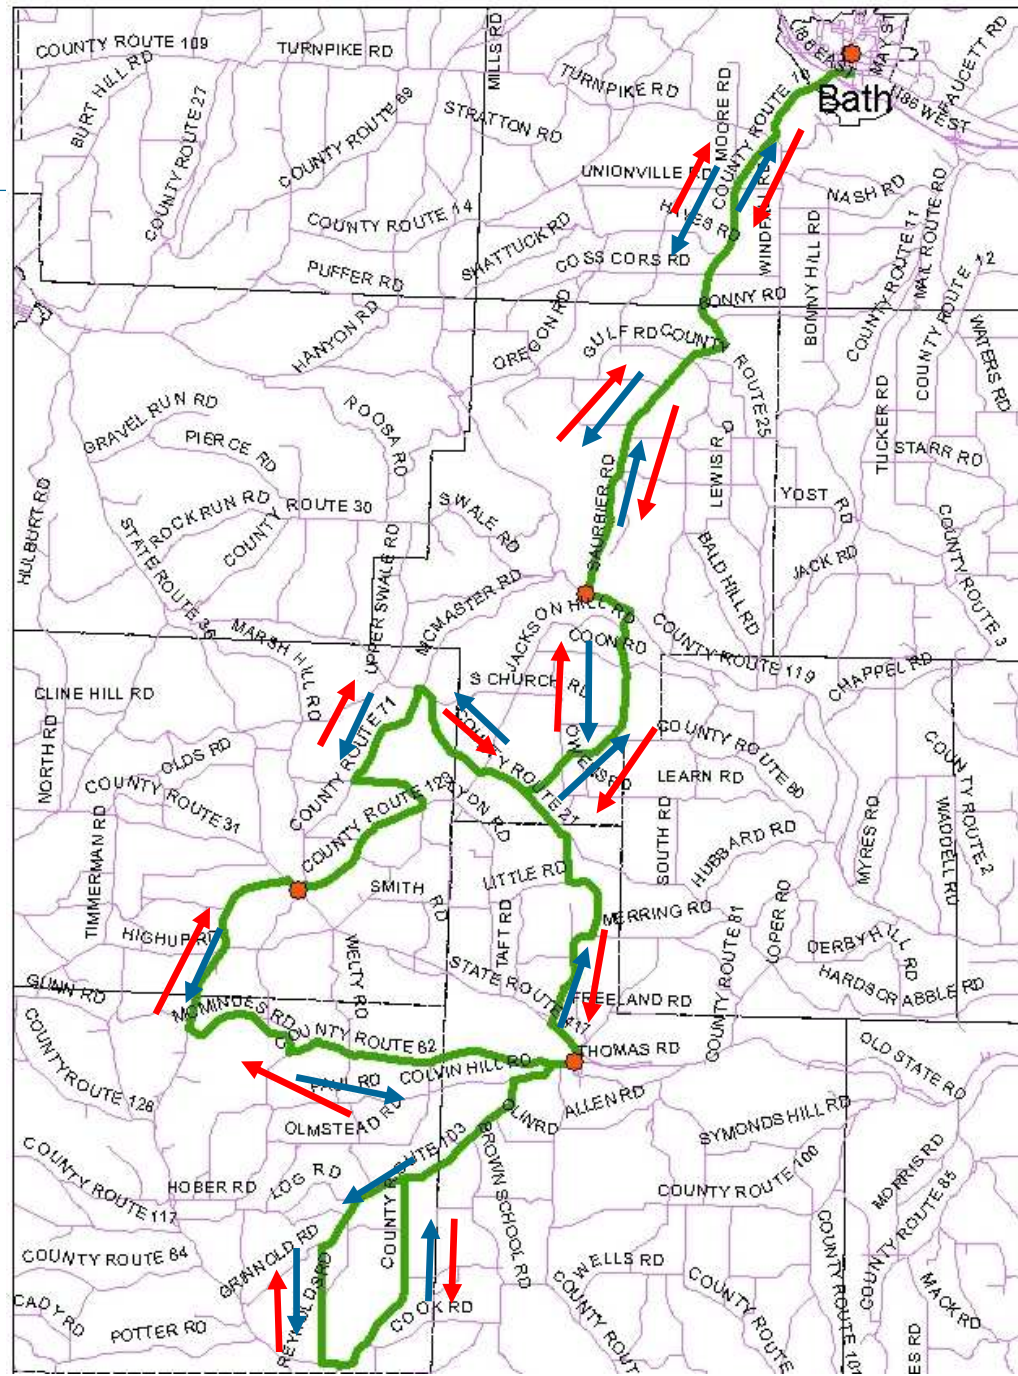

	Monday thru Friday	
Arc of Steuben, Industrial Park Rd., Bath	6:00 am	5:10 pm
Liberty Square, Bath	6:05am	5:05 pm
Corner Cty Rte 71 & Cty Rte 72, Jasper (#1)	6:40 am	4:35 pm
Corner Cty Rte 123, Jasper (#2)	6:45 am	4:30pm
Corner Cty Rte 71 & State Rte 417, Jasper (#3)	6:55 am	4:25 pm
Main St., Woodhull (#4)	7:40 am	3:35 pm
Main St., Cameron (#5)	8:05 am	3:15 pm
Liberty Square, Bath (Transfer point to Steuben County Transit)	8:30 am	2:45 pm
Arc of Steuben, Industrial Park Rd., Bath	8:45 am	2:30 pm
IRA Davenport Hospital, Bath	8:50 am	2:00 pm

→ **AM Route (read down)**
 → **PM Route (read up)**
 ● **Bus Stops**

You can catch the bus at any bus stop. You may also flag the bus down anywhere along its route where it is safe for the bus to stop. If you plan to flag the bus down, it is a good idea to call our dispatch office so we can alert the driver to look for you. Weather may affect the scheduled times. Notice will be given to local radio stations for weather delays. Schedule is subject to change.